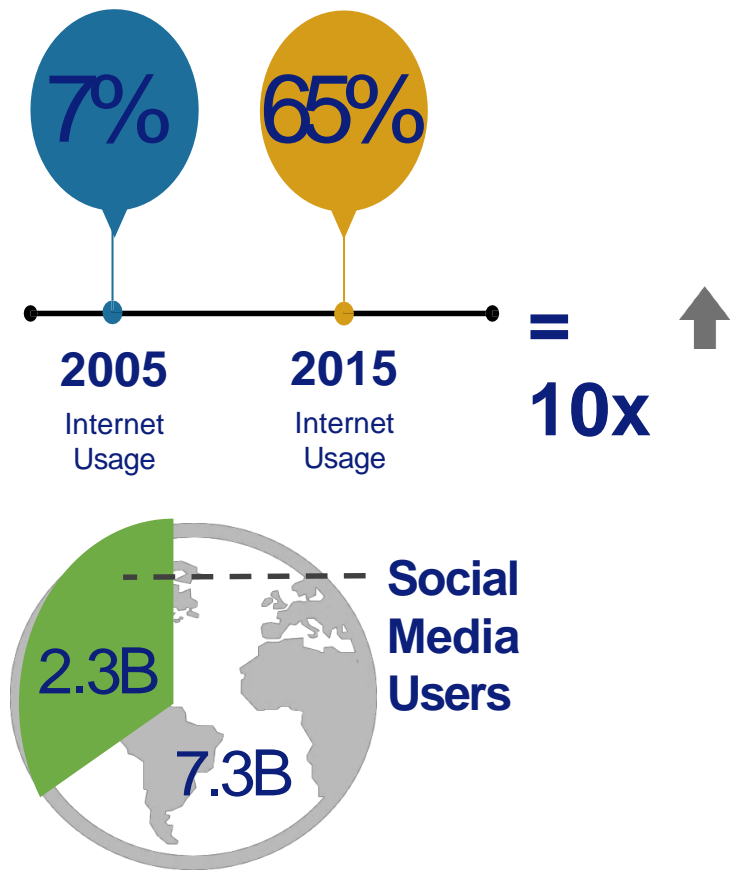

IAP

International Association of Prosecutors

Geolocation Evidence

Geolocation evidence can not only assist investigators or prosecutors but will also provide criminal enterprise trends in a real-time environment. Specifically, publically posted Information from criminals, victims and witness can easily be collected, shared and used in court. This evidence can include:

Sources of Evidence

Freely and Publically Available Social Media Posts

Active Users...

All in a Day's Posts..

400M
90% < 35yrs

320M

1800M
images
(all networks)

IAP